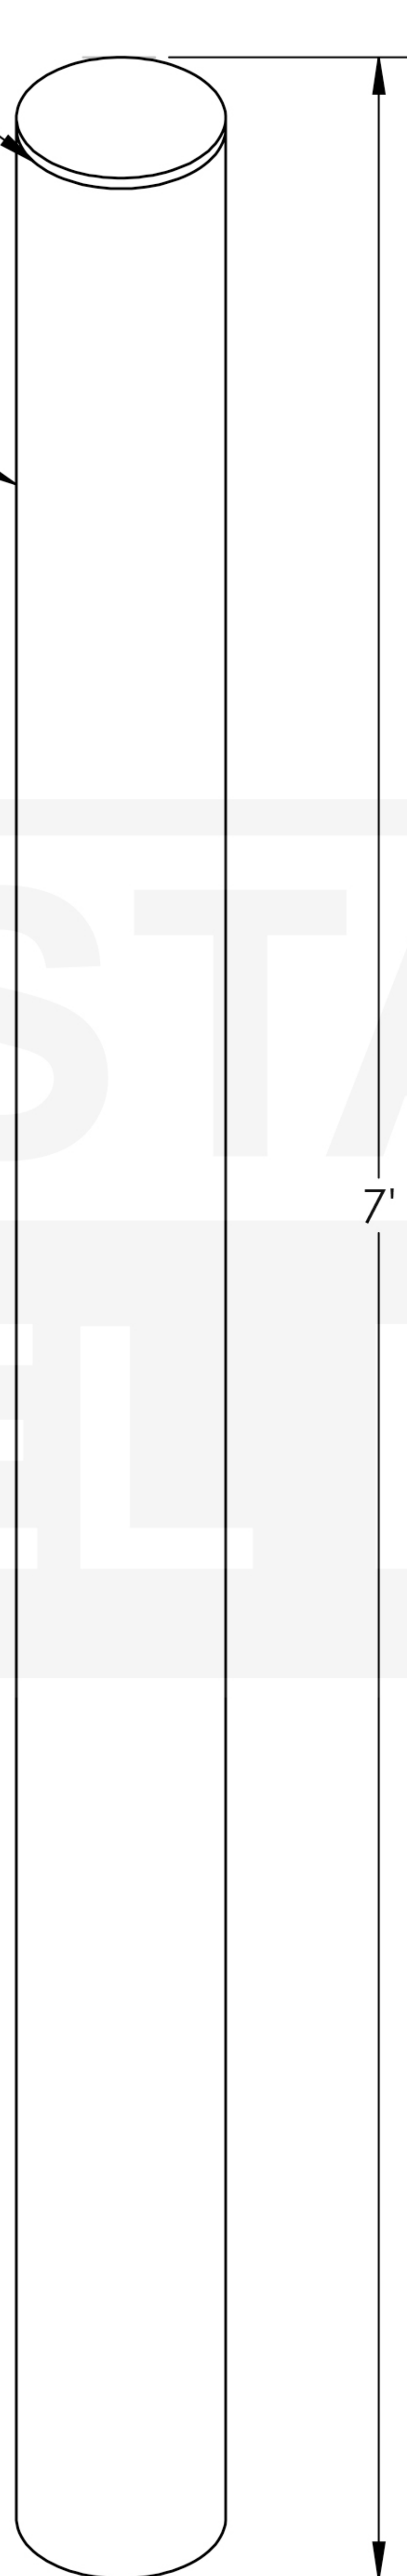

SMOOTH WELDED CAP
3/8 CAP

SCH 40
6" PIPE

7'

TRI-STATE
STEEL INC.

**TRI-STATE
STEEL INC.**

6" x 7' STEEL BOLLARD w/ WELDED CAP